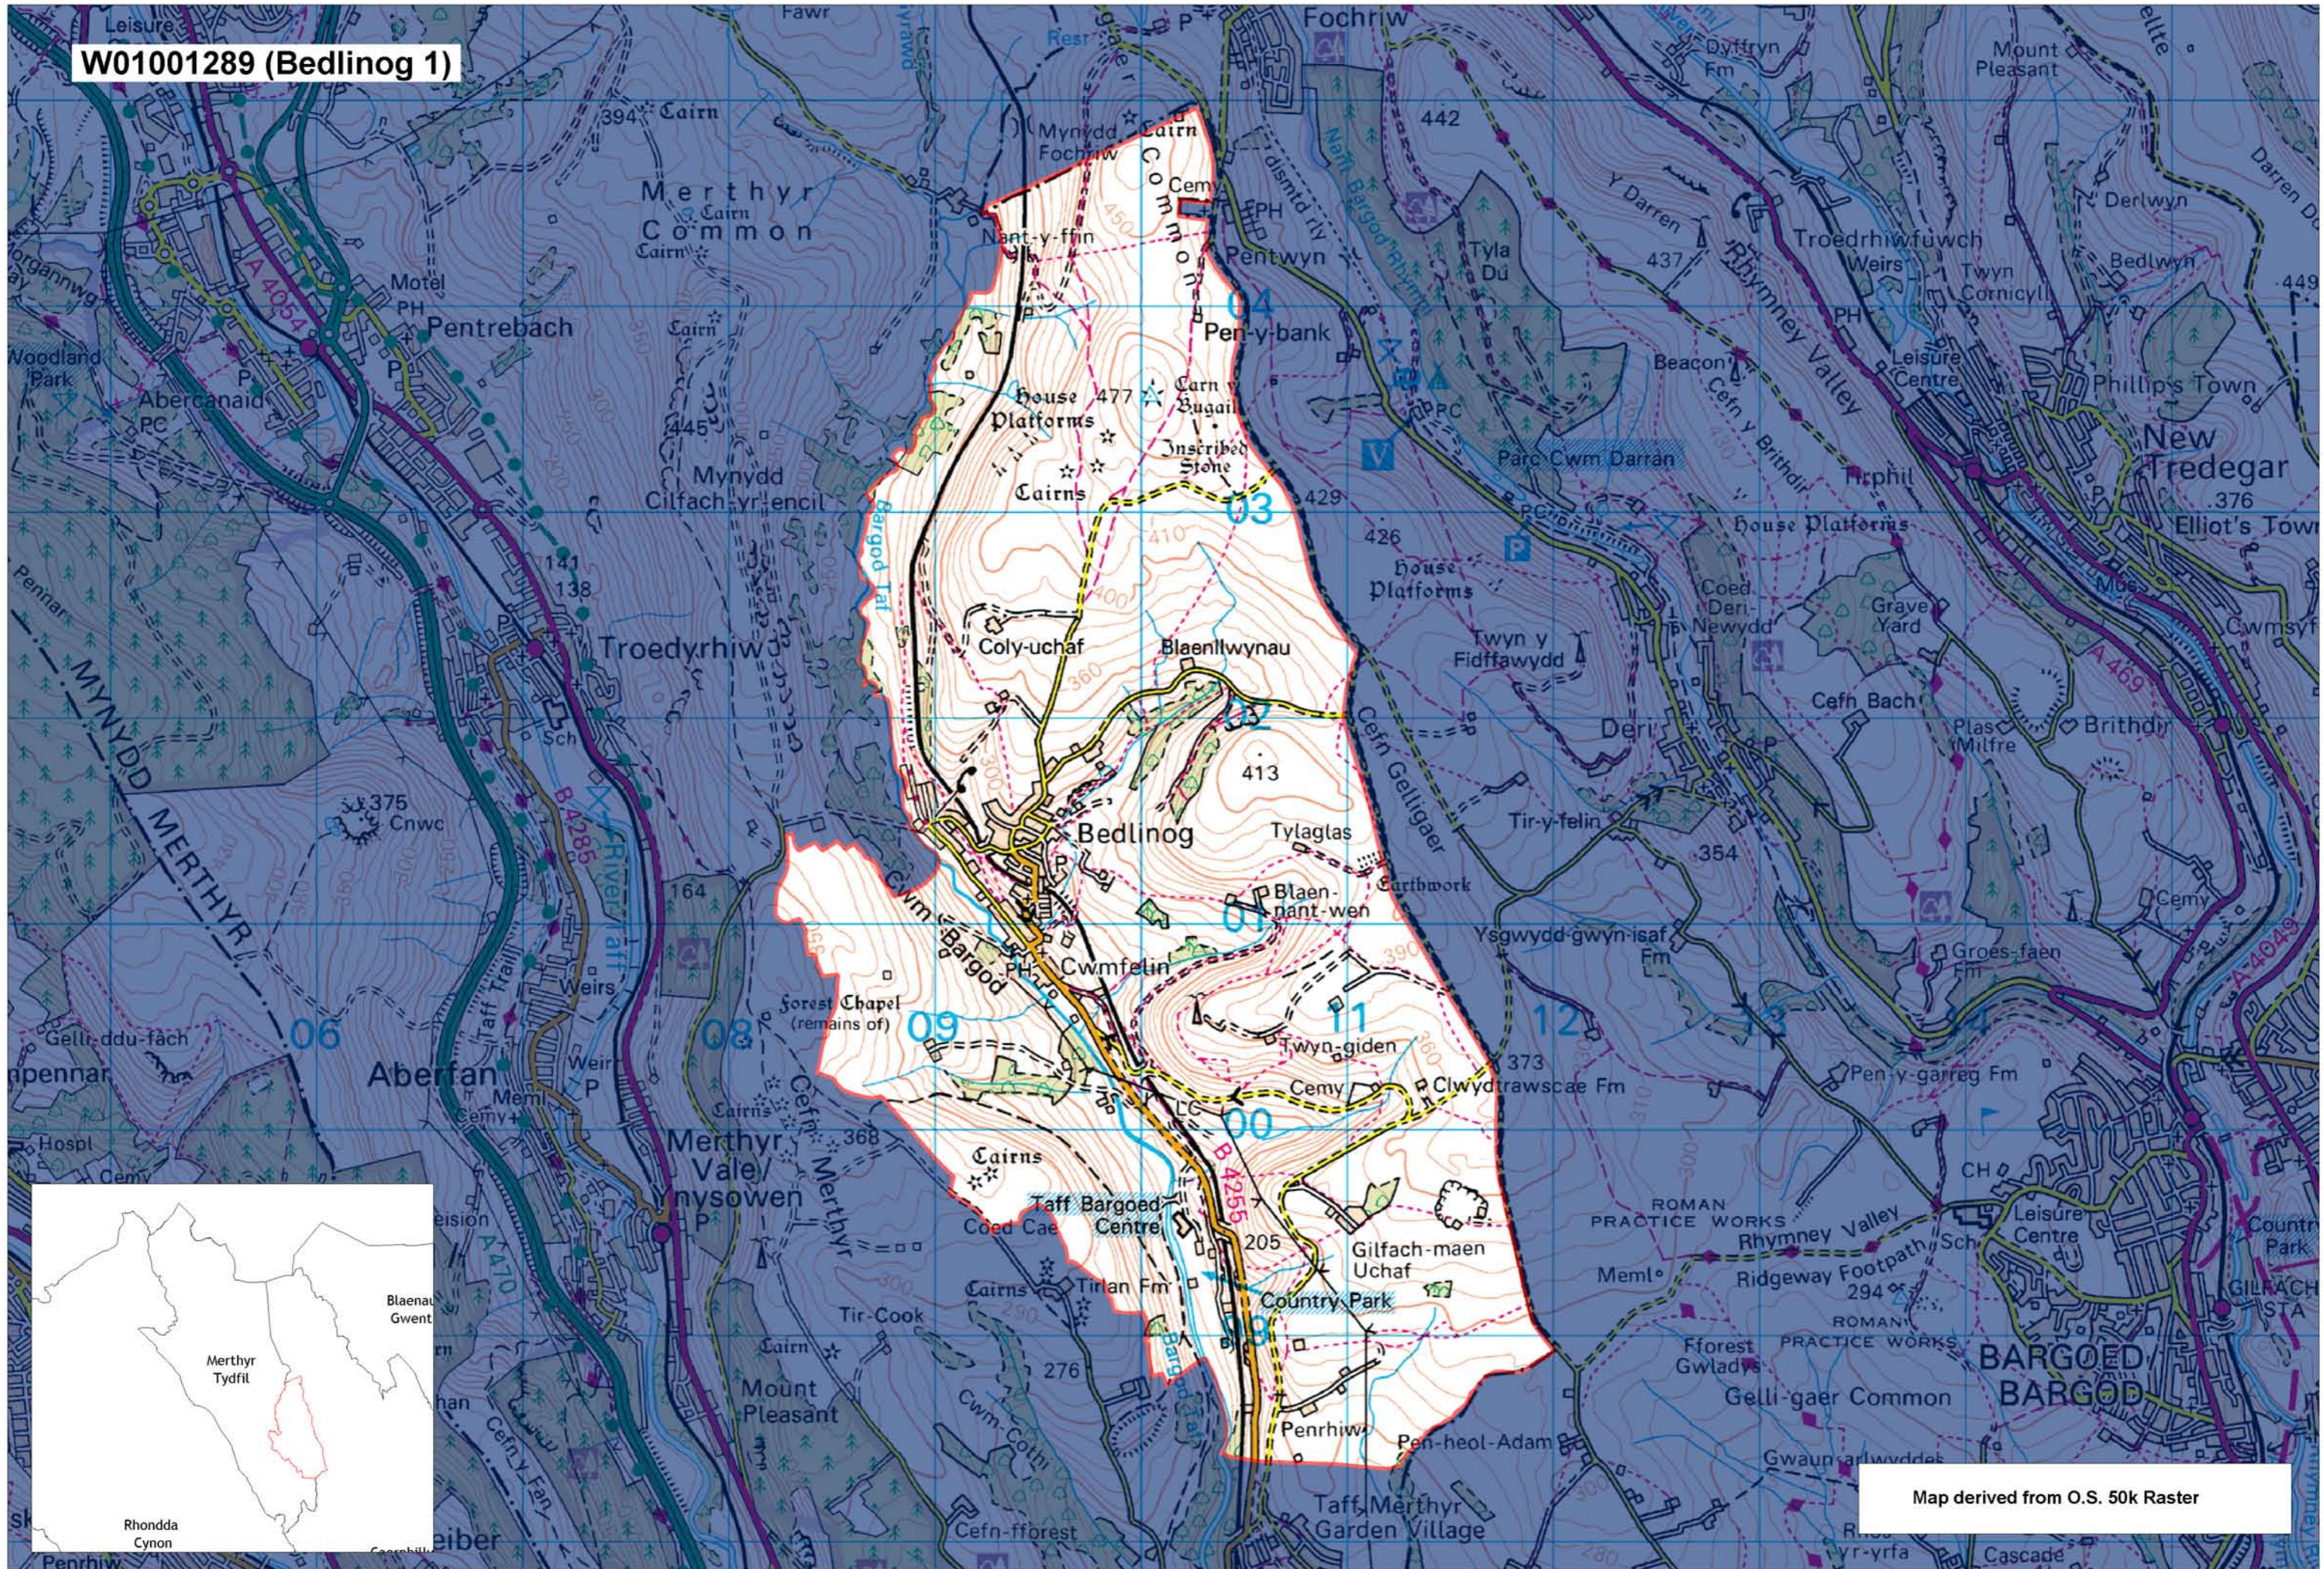

W01001289 (Bedlinog 1)

Map derived from O.S. 50k Raster